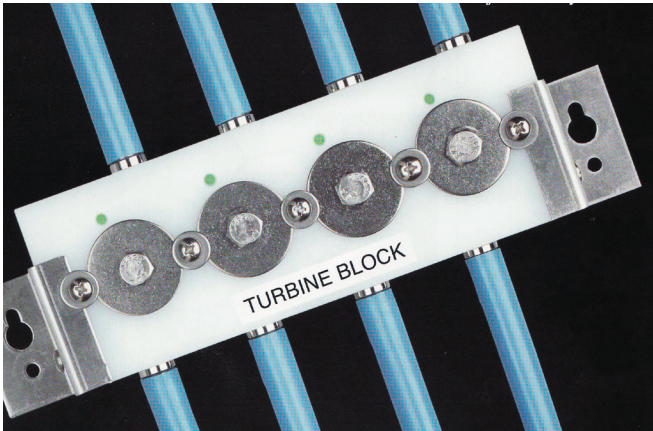

Designed specifically for the start/stop flow of beer systems, this makes our Beer Guardian the most accurate turbine available

For absolute control use Real Time Web reporting, reconciles sales to usage by the minute

Technical Specifications

Turbine Block (4 lines): 9" x 5" x 2.5"

Single Wire Serial Connection

Manages up to 48 taps from a single controller with the capability of networking 32 controllers

Performance Features