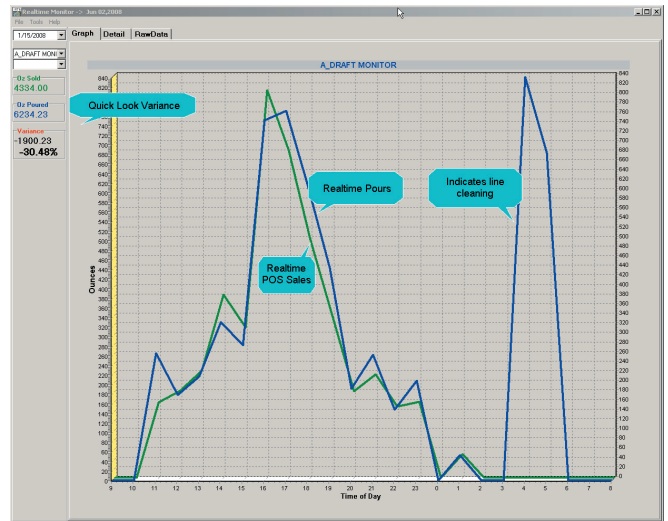

Beer Guardian

Unlock Hidden Profits in your beer taps

- Find **20%** more profit from Draft Beer sales, right from the first day of use
 - An invaluable tool to eliminate product & profit loss
- Real time web reporting for optimal control

Designed specifically for the start/stop flow of beer systems, this makes our Beer Guardian the most accurate turbine available

For absolute control use Real Time Web reporting, reconciles sales to usage by the minute

Technical Specifications

Turbine Block (4 lines): 9" x 5" x 2.5"

Single Wire Serial Connection

Manages up to 48 taps from a single controller with the capability of networking 32 controllers

Performance Features

- Network to Other Guardian Modules to Include liquor controls
- Scheduled and Archived Reporting are Standard Features
- Accumulate totals for up to 48 taps, sorted by revenue center

For more information please visit www.sprintent.com or call 1-800-811-4333